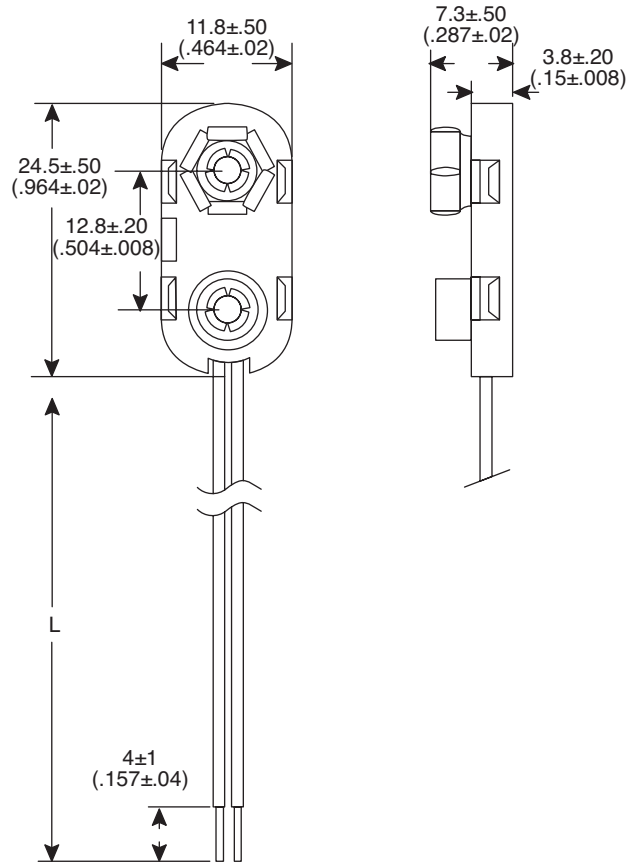

DIMENSIONS: mm (in)

SPECIFICATIONS	
Wire:	Stripped and Tinned, 24 AWG
Snaps:	Nickel Plated Brass, 6 prong
Housing:	ABS Resin, Black color
RoHS Compliant	

Mouser Stock No.	L (in)
123-6004-GR	4±.20
123-6006-GR	6±.20
123-6010-GR	10±.20